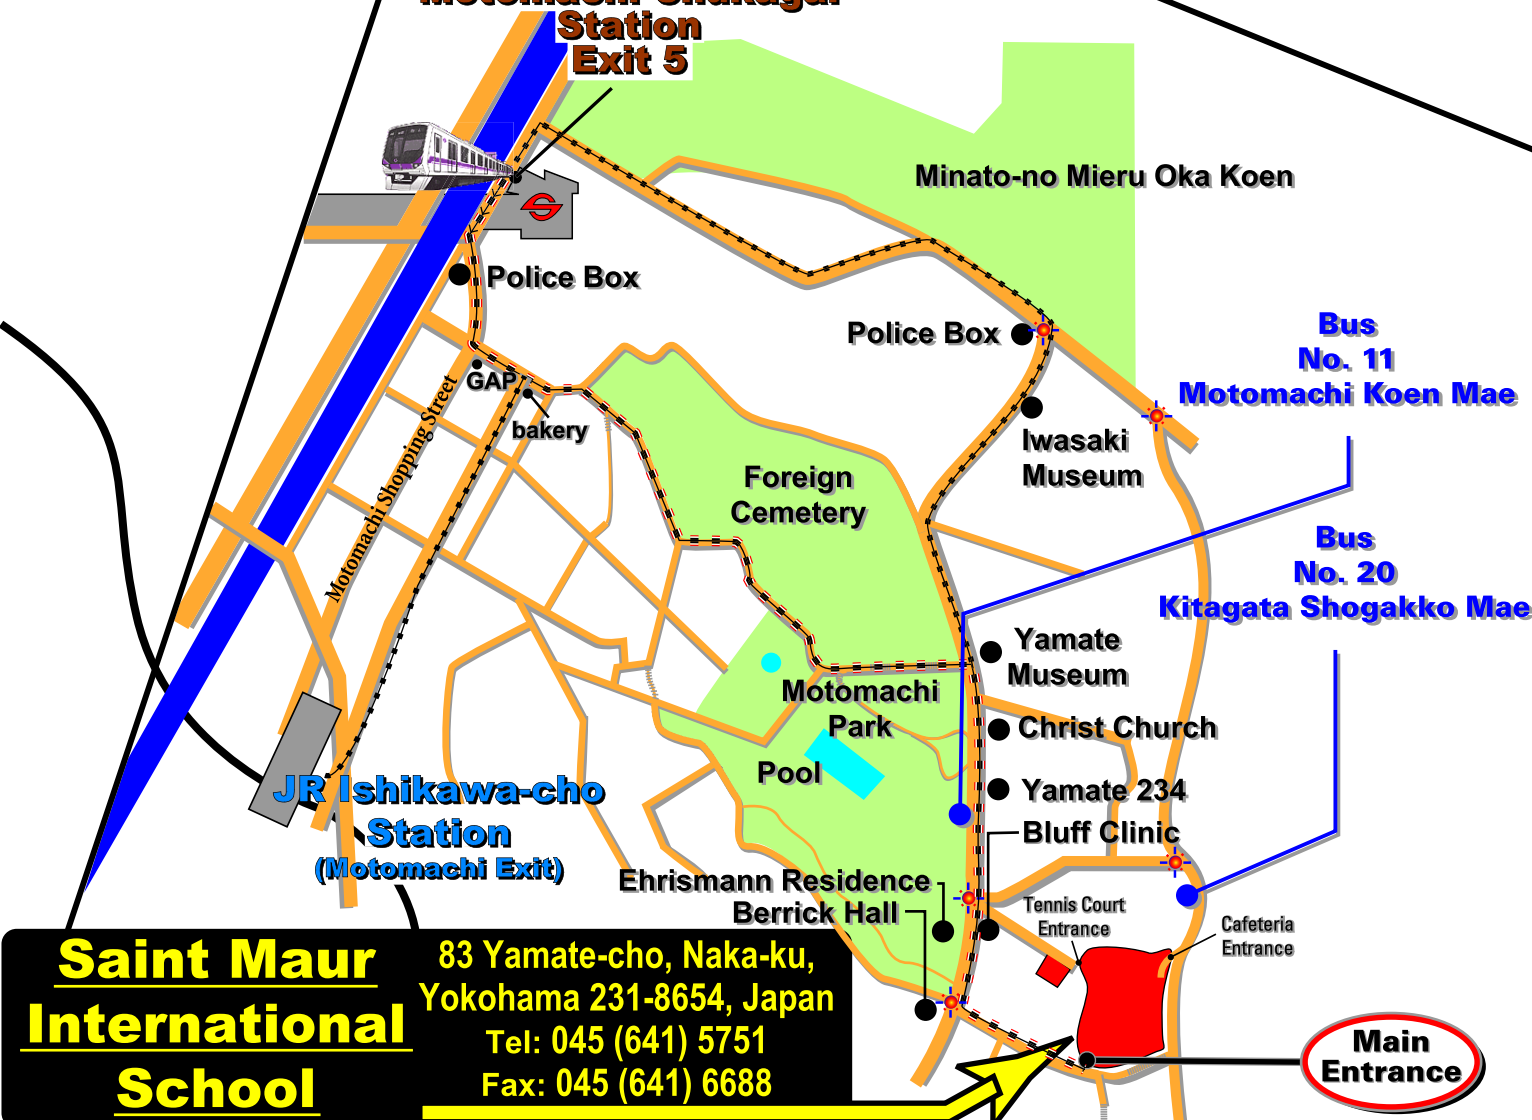

Saint Maur International School

83 Yamate-cho, Naka-ku, Yokohama 234-8654

Tel: 045 (641) 5751 Fax: 045 (641) 6688

Minatomirai Line

SHIBUYA ~ MOTOMACHI-CHUKAGAI
35 minutes by express train

YOKOHAMA ~ MOTOMACHI-CHUKAGAI
7 minutes

Saint Maur International School
is about a 10 minute walk from
Motomachi-Chukagai Station

Yokohama City Bus
Buses No. 11 and 20

Motomachi-Chukagai Station Exit 5

**Saint Maur
International
School**

83 Yamate-cho, Naka-ku,
Yokohama 231-8654, Japan
Tel: 045 (641) 5751
Fax: 045 (641) 6688

**Main
Entrance**