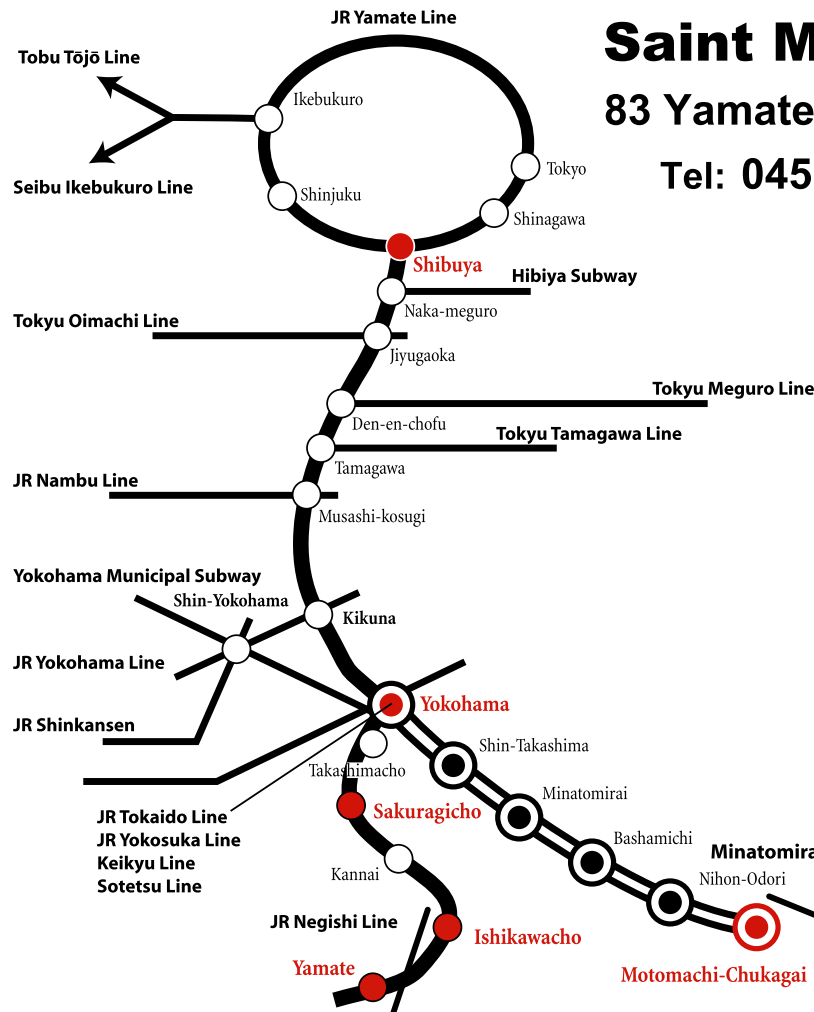

Saint Maur International School

83 Yamate-cho, Naka-ku, Yokohama 234-8654

Tel: 045 (641) 5751 Fax: 045 (641) 6688

Minatomirai Line

SHIBUYA ~ MOTOMACHI-CHUKAGAI
35 minutes by express train

YOKOHAMA ~ MOTOMACHI-CHUKAGAI
7 minutes

Saint Maur International School
is about a 10 minute walk from
Motomachi-Chukagai Station

Yokohama City Bus
Buses No. 11 and 20

Motomachi-Chukagai Station Exit 5

**Saint Maur
International
School**

83 Yamate-cho, Naka-ku,
Yokohama 231-8654, Japan
Tel: 045 (641) 5751
Fax: 045 (641) 6688

**Main
Entrance**